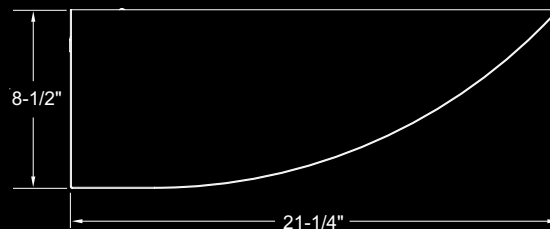

DECOLED

- A collection of high performance indirect LED fixtures
- The perfect choice to retrofit the lighting in existing public spaces or accent sloped ceilings
- Offered in two shapes and two sizes
- Offered in two high performance lumen packages: 120W & 300W
- Color temperatures (2700K, 3500K, 4000K)
- Asymmetric distribution