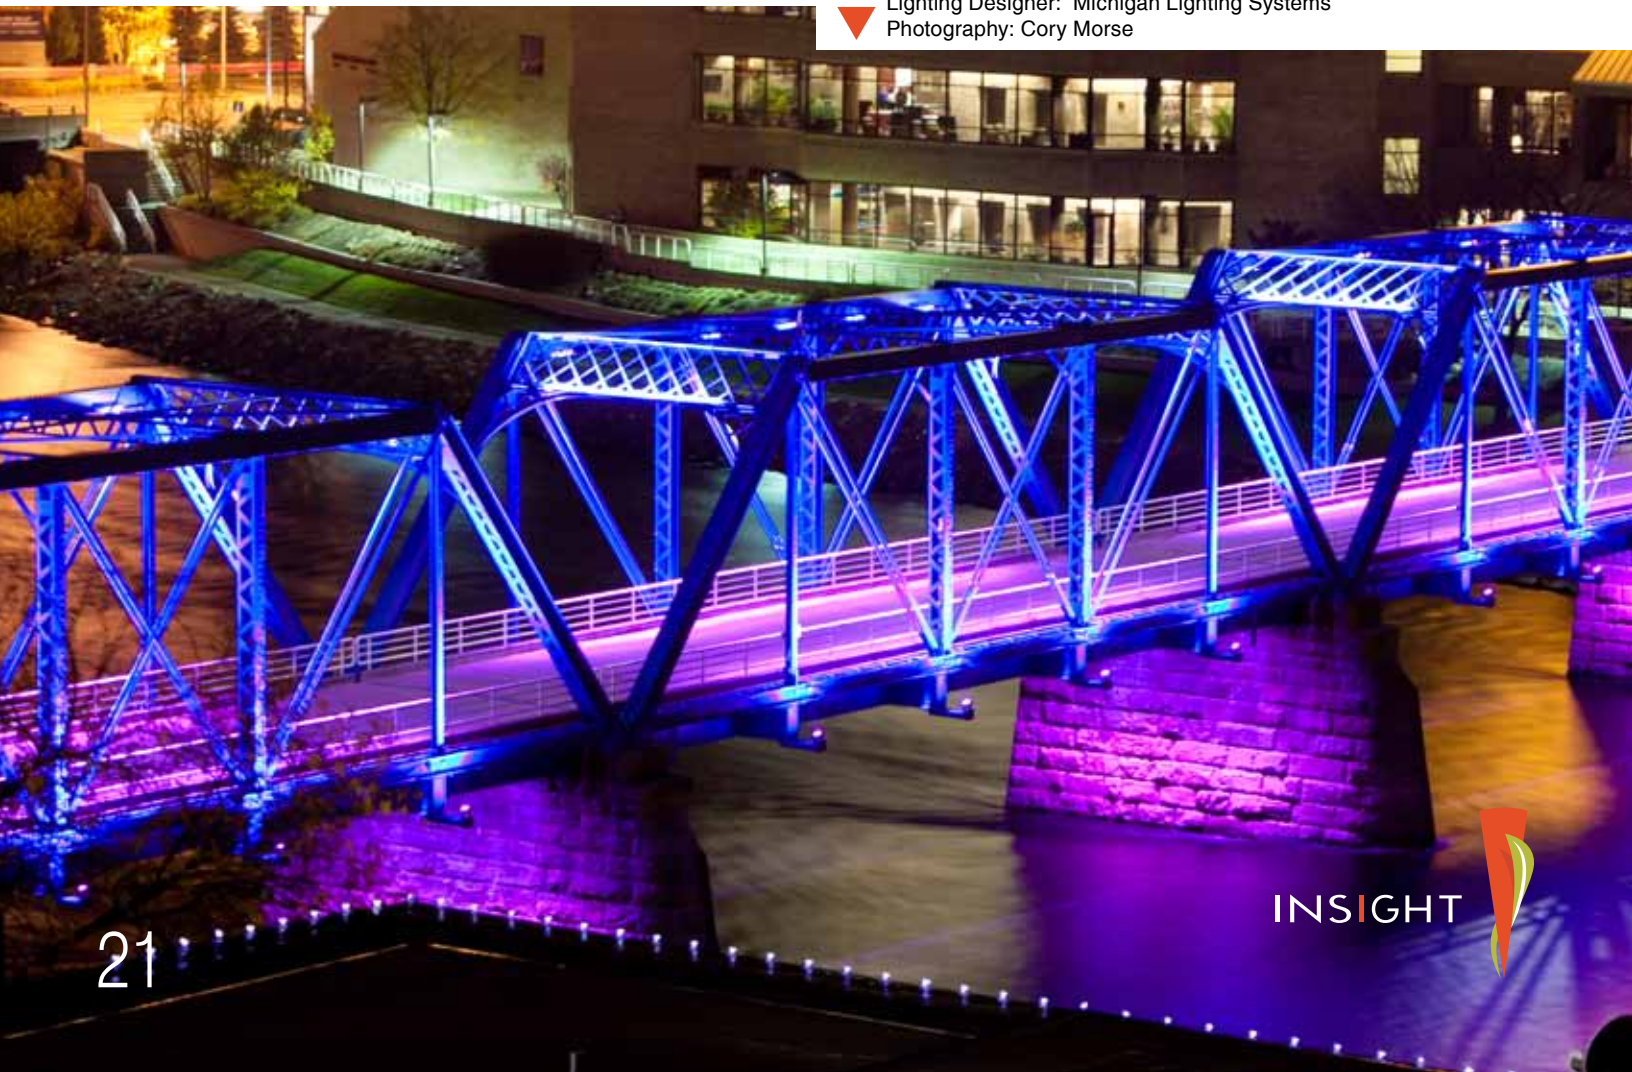

## DRIVE

- High performance LED facade and flood lighting
- White light: 30W, 50W and 120W
- RGB color changing: 30W, 50W and 135W
- Newly improved photometry delivering over 350,000 candle power in 120W white, 7° optics
- Optics include 7°, 15°, 30°, 45°, 100° and HSL for horizontal spread lens option
- Consistent white color temperatures 2700K, 3500K and 4000K
- Surface mount or extended arm and slipfitter option is available

# 5-SPOT

LED SPOT AND LANDSCAPE LIGHTING