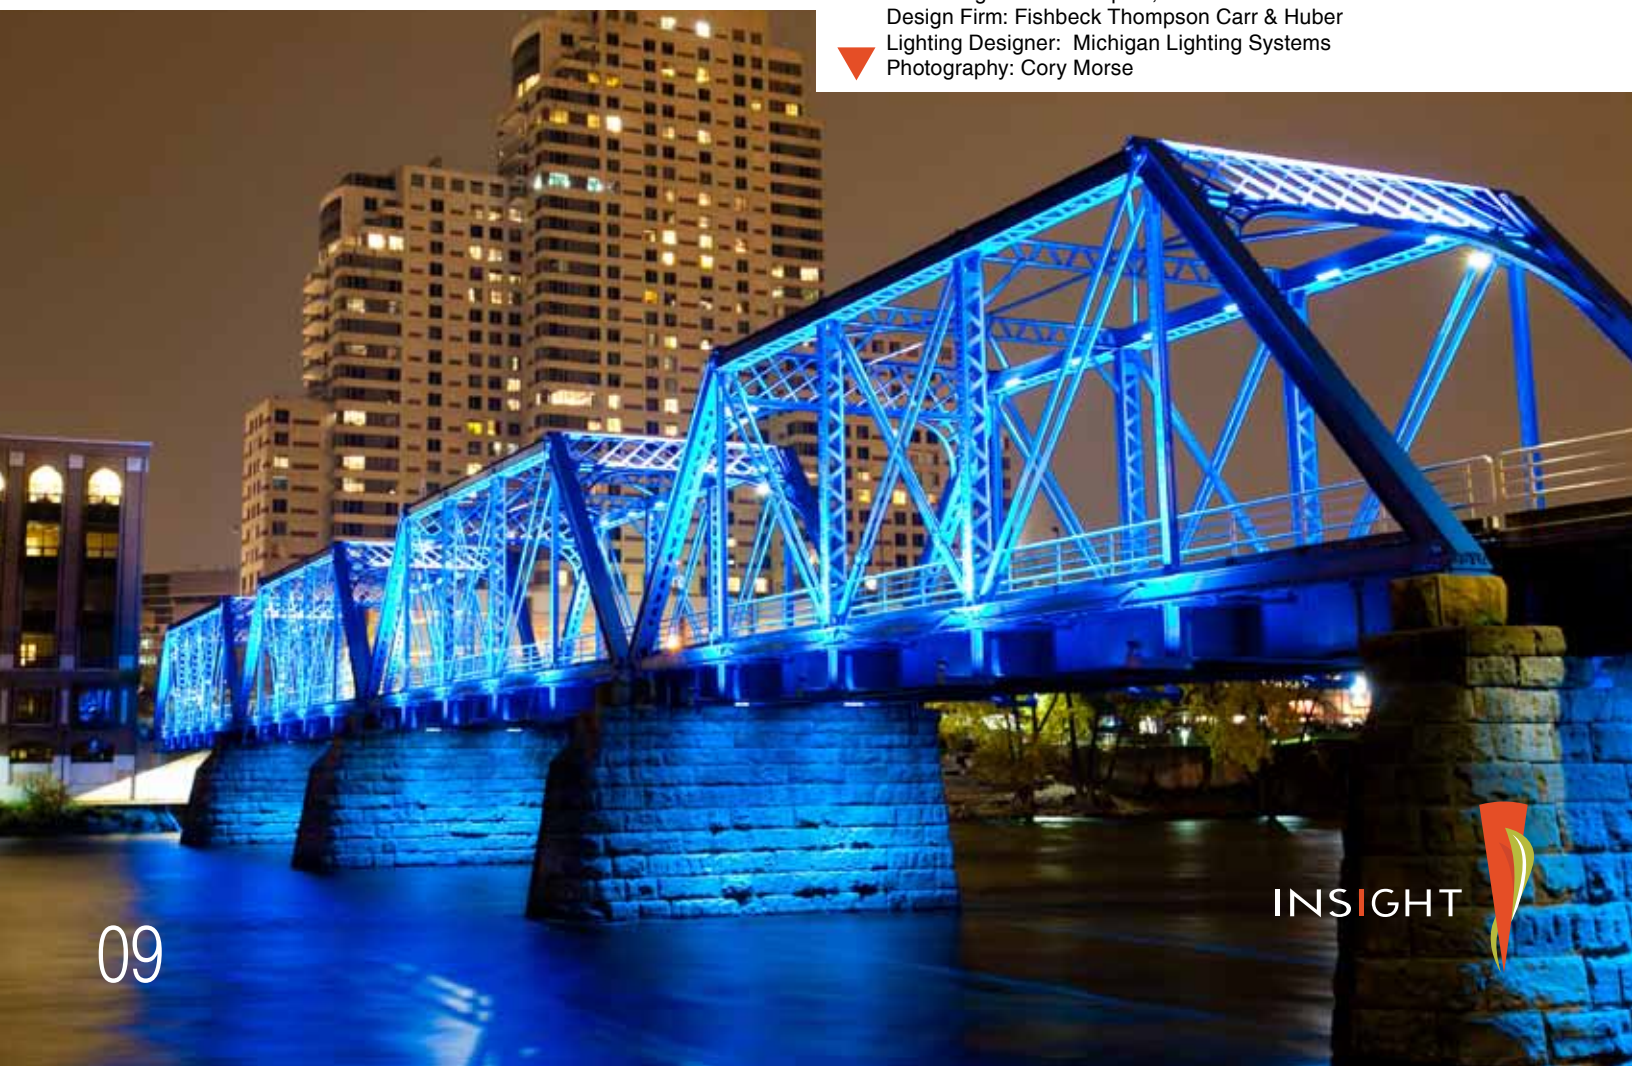

Blue Bridge - Grand Rapids, MI
Design Firm: Fishbeck Thompson Carr & Huber
Lighting Designer: Michigan Lighting Systems
Photography: Cory Morse