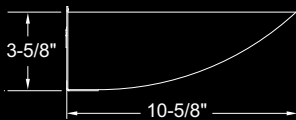

DECOLED

- A collection of high performance indirect LED fixtures
- The perfect choice to retrofit the lighting in existing public spaces or accent sloped ceilings
- Offered in two shapes and two sizes
- Offered in two high performance lumen packages: 120W & 300W
- Color temperatures (2700K, 3500K, 4000K)
- Asymmetric distribution