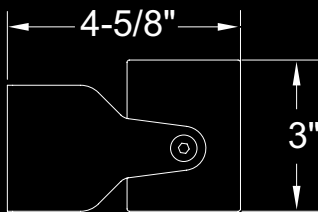

# MEDLEY VIEW & VIEW II

EXTERIOR ARCHITECTURAL LED LINEAR LIGHTING (INTEGRAL POWER)