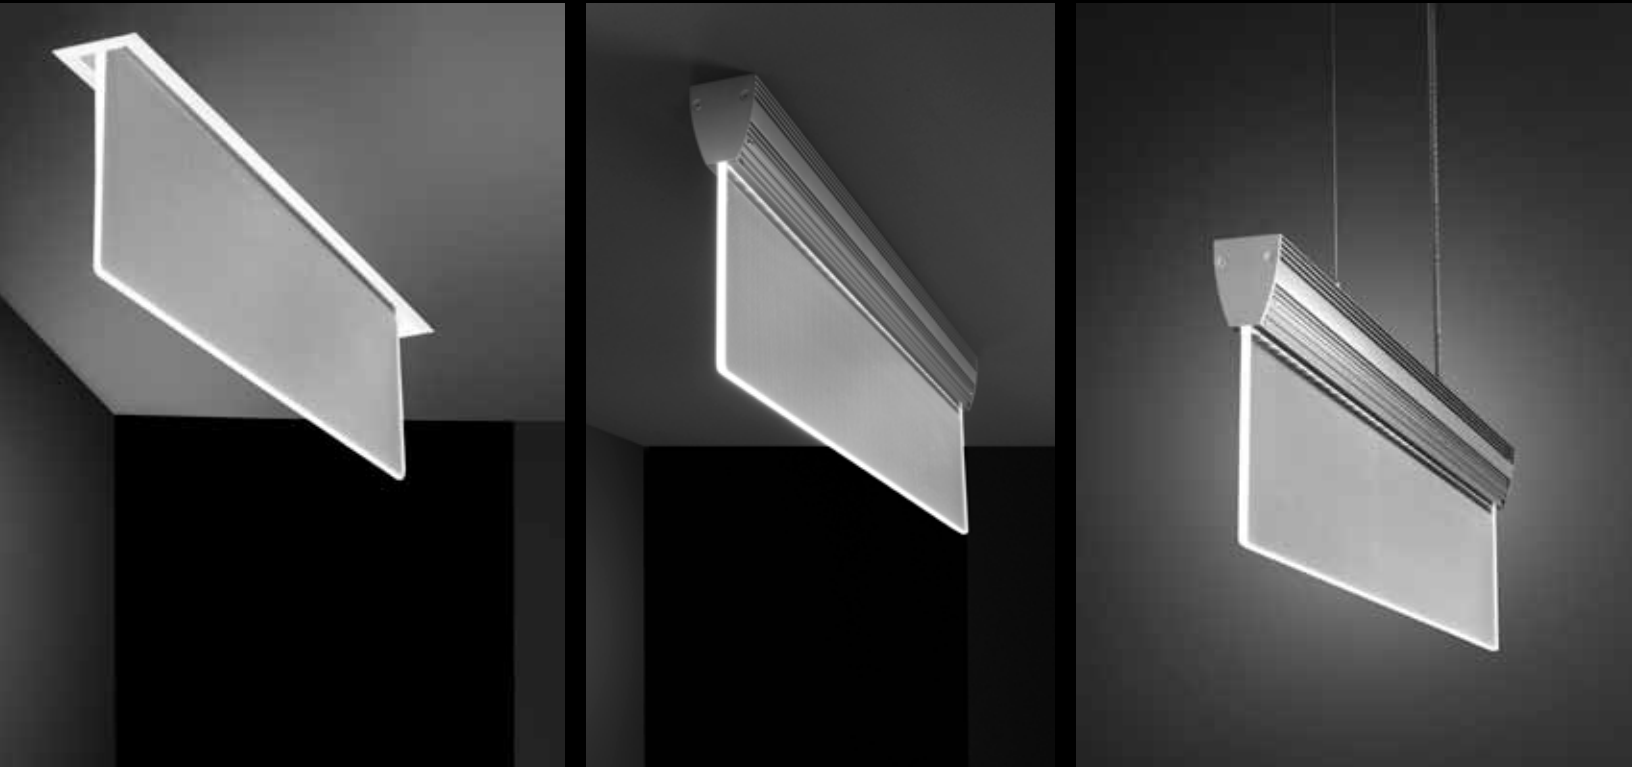

PARALED

LED LINEAR LUMINOUS PANELS

PARALED

- ParaLED products create dramatic blades of vertical illumination when turned on, then simply disappear into the architecture when turned off
- Thin luminous profile of less than 1/2", available in 4" and 7.5" acrylic blade
- Integral Power 120 - 277V, with 0 - 10V dimming capabilities
- 11W/FT
- Efficacy of 82 lm/W
- White light (2700K, 3500K, 4000K) and RGB color changing
- Available in 24", 36", 48", 96" single fixture lengths or multiple fixture runs.
- Uplight option is available
- Special shapes and custom etching can be specified