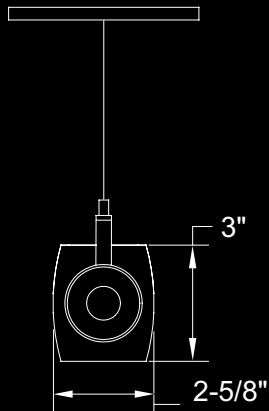

MEDLEY A & C

INTERIOR ARCHITECTURAL LED LINEAR LIGHTING

MEDLEY A

- Interior architectural
- Integral power
- White Light: Static white light & active white
- Color changing: RGB, RGBW, RGB+W & RGBWWA available in discreet, tricolor and quad-color
- Architectural mountings with concealed cable & feed-thru wiring
- Up to 8' fixture lengths
- Up-down lighting
- Exclusive and custom trim options