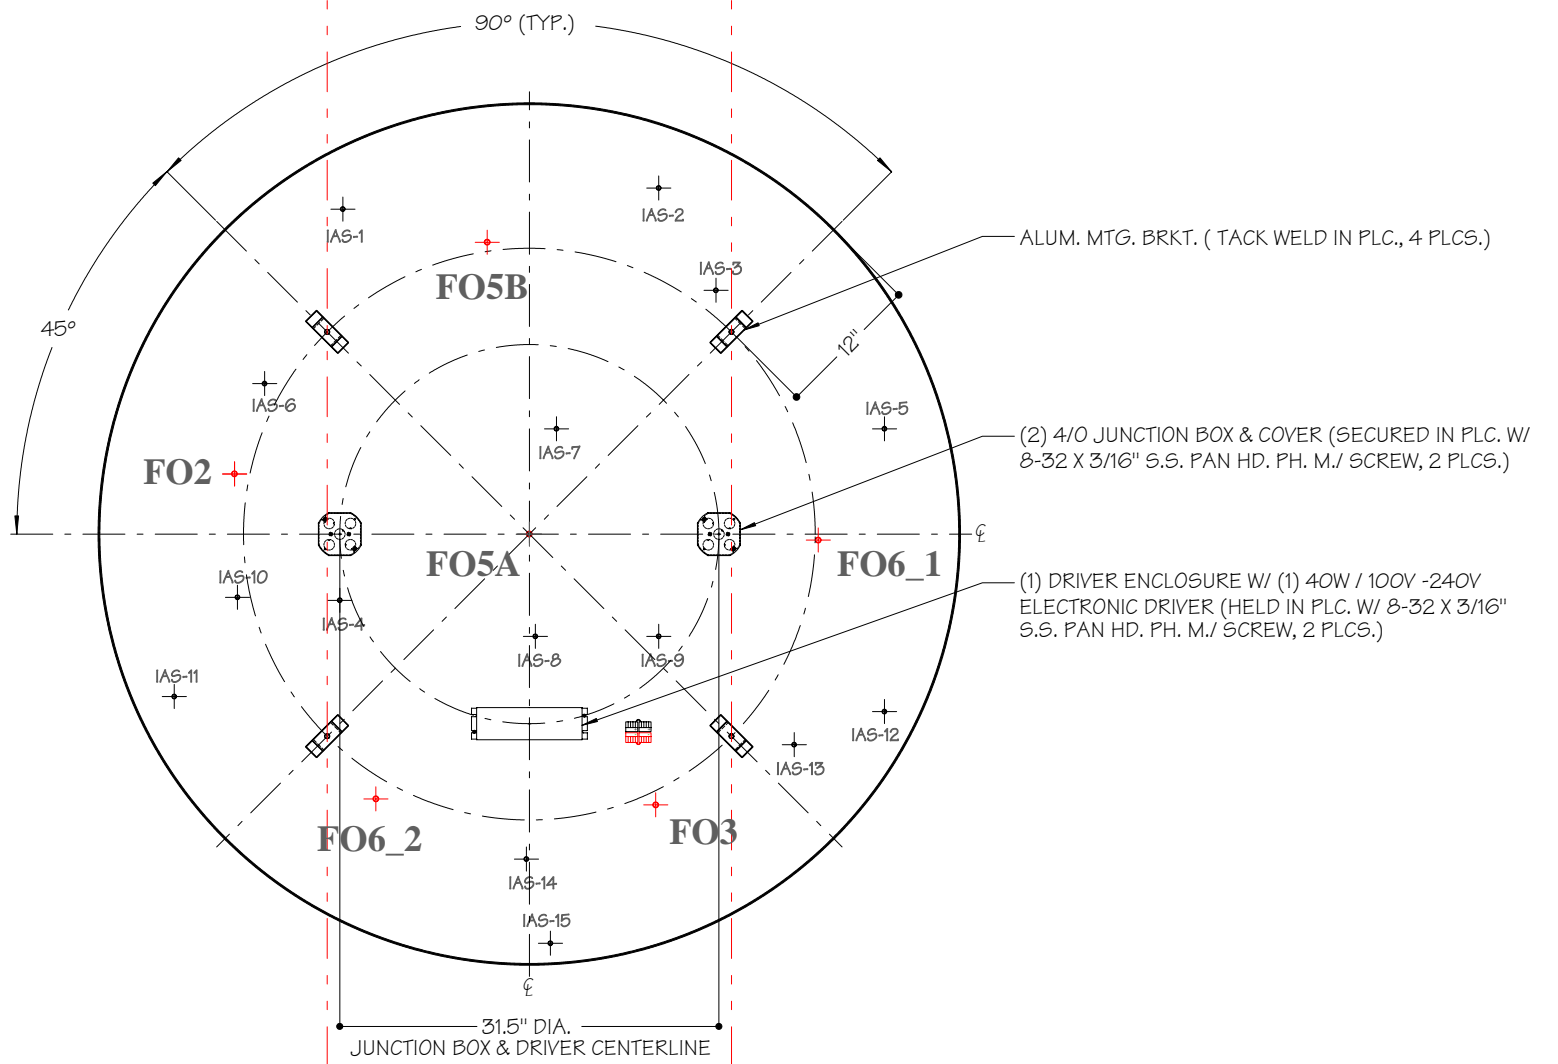

MTG. PLATE TOP VIEW

MTG. CANOPY TOP VIEW

PARTIAL ELEVATION VIEW

NOTES:

- 1.) MATERIAL = 1/4" THK. ALUM. (6061-T651)
- 2.) FINISH = BENJAMIN MOORE #0C-81 "EVENING WHITE", SEMI-GLOSS (BY COLE)