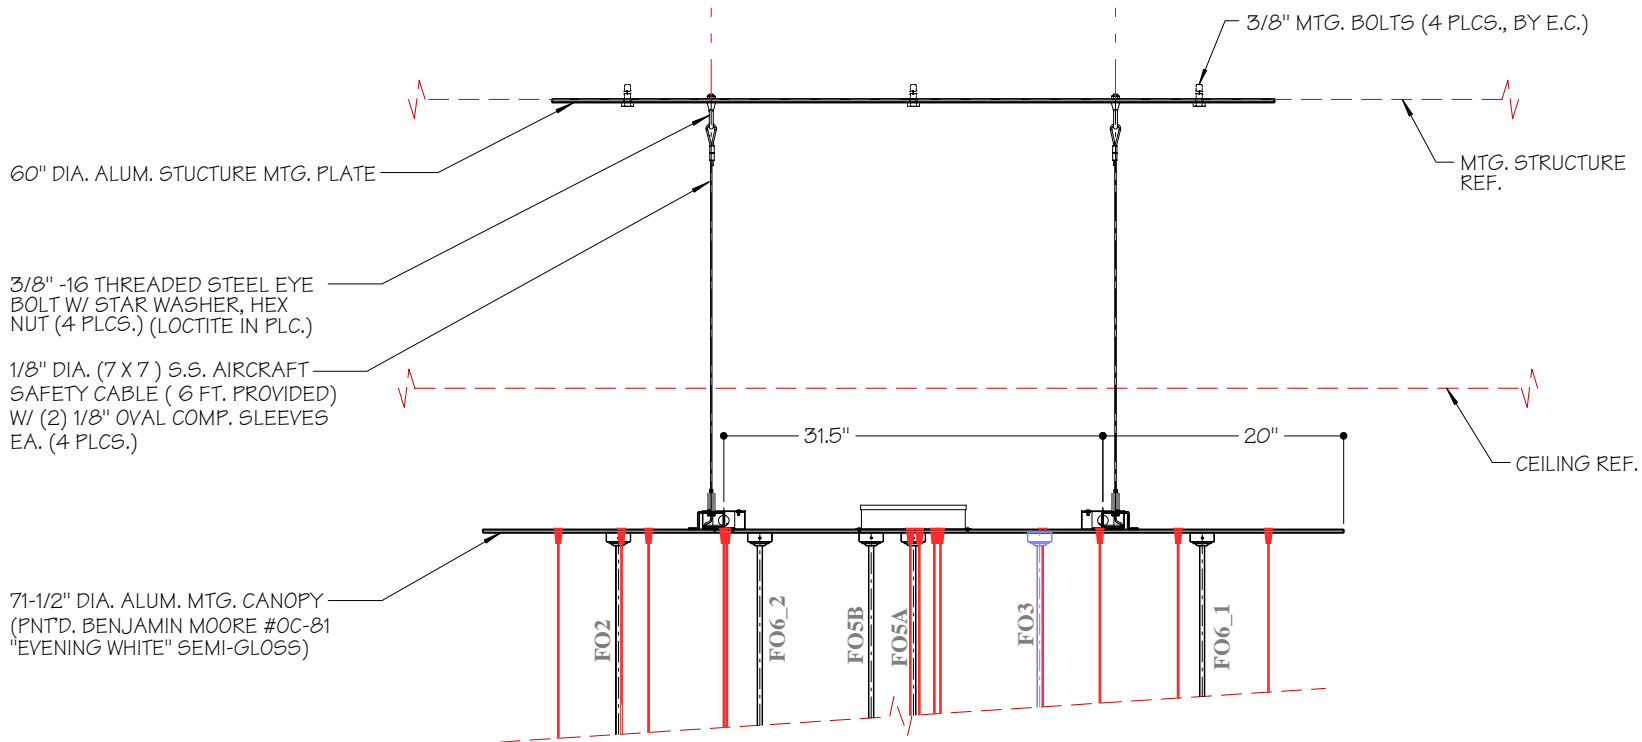

MTG. PLATE TOP VIEW

MTG. CANOPY TOP VIEW

PARTIAL ELEVATION VIEW

NOTES:

- 1.) MATERIAL = 1/4" THK. ALUM. (6061-T651)
- 2.) FINISH = BENJAMIN MOORE #0C-81 "EVENING WHITE", SEMI-GLOSS (BY COLE)